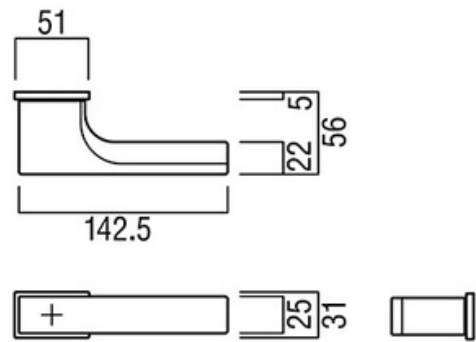

# UL1018-001

**Product Type** : Lever Handle  
**Material** : Beech (WPC Compressed Wood)  
**Finish** : Clear Coating