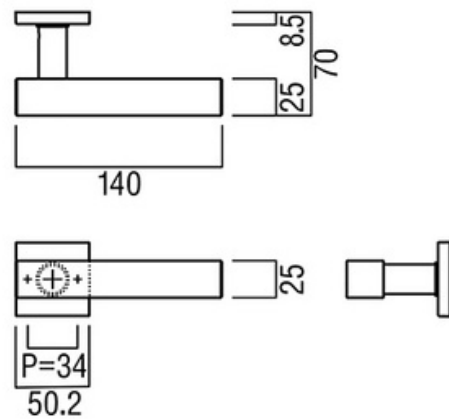

UL1111-003

- Product Type** : Lever Handle
- Material** : Japanese Cypress(Compressed Natural Wood) & Stainless Steel
- Finish** : Baked Finish, Powdery Black

Japanese Cypress

Stainless Steel + Baked
Finish, Powdery Black