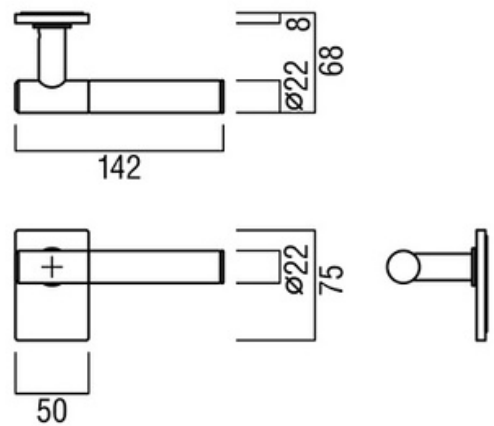

UL1205-001

Product Type : Lever Handle
Material : Stainless Steel + Tatami edging
Finish : Purple + Oxidized, Golden Bronze

Tatami edging

Golden Bronze