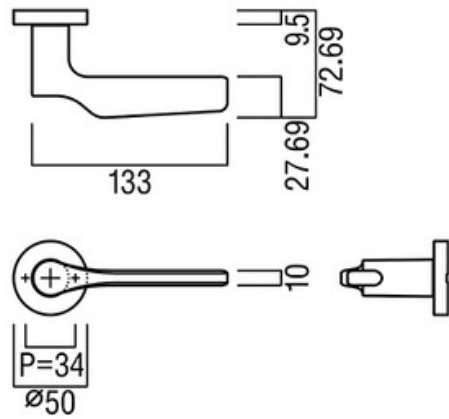

# UL1285-001

**Product Type** : Lever Handle  
**Material** : Stainless Steel  
**Finish** : Blast

Stainless Steel + Blast