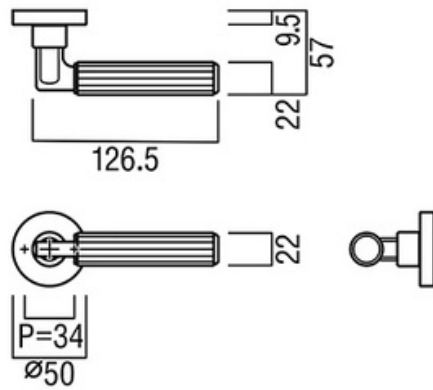

UL2024-001

Product Type : Lever Handle
Material : Brass
Finish : Polished

Brass + Polished