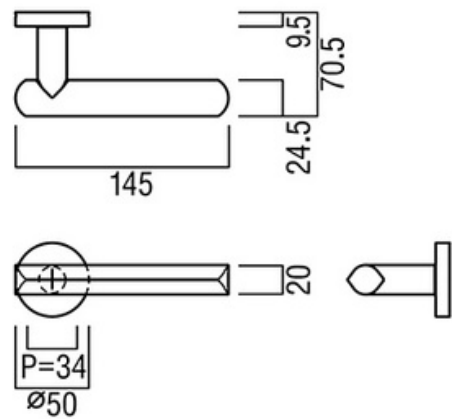

# UL2232-001

**Product Type** : Lever Handle  
**Material** : Stainless Steel  
**Finish** : Hairline

Stainless Steel Hairline