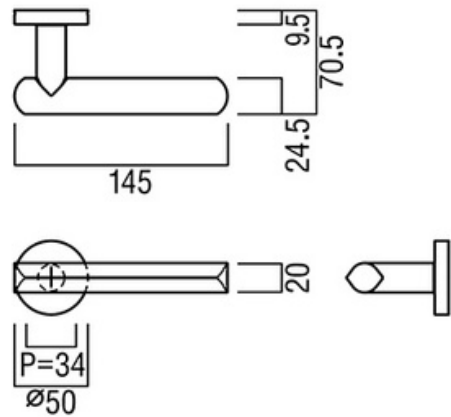

# UL2232-002

**Product Type** : Lever Handle  
**Material** : Stainless Steel  
**Finish** : Baked Finish, Powdery Black

Baked Finish, Powdery Black