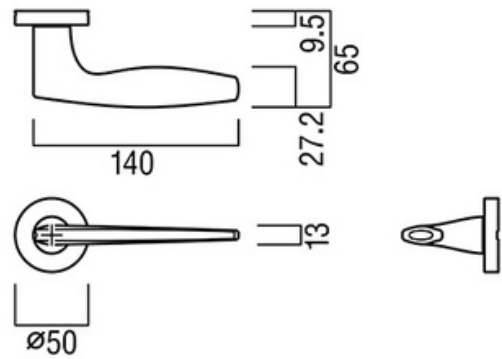

# UL2429-001

**Product Type** : Lever Handle  
**Material** : Stainless Steel  
**Finish** : Hairline

Stainless Steel Hairline